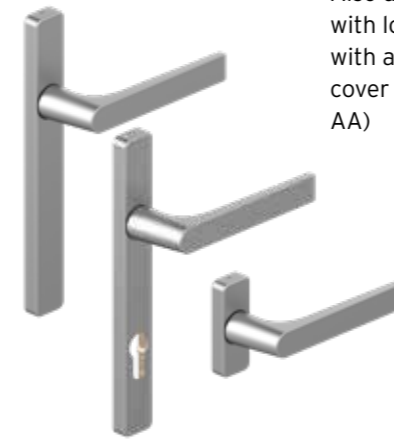

### A. STANDARD HANDLE

### B. ROSELESS HANDLE

Also available with lock a (ref. BB)

A	060.6455.XX	✓		✓	✓	✓		✓	✓						
A	060.6456.XX	✓		✓	✓	✓		✓	✓						
B	060.6450.PA	✓		✓	✓	✓			✓						
B	060.6451.XX	✓		✓	✓	✓		✓	✓						
BB	060.6452.XX		✓	✓	✓	✓		✓	✓			✓		✓	✓
BB	060.6453.XX		✓	✓		✓		✓	✓						
BB	060.6454.XX		✓		✓	✓		✓	✓						

## DOORS

### A. STANDARD HANDLE

Also available with lock and with a short cover plate (ref. AA)