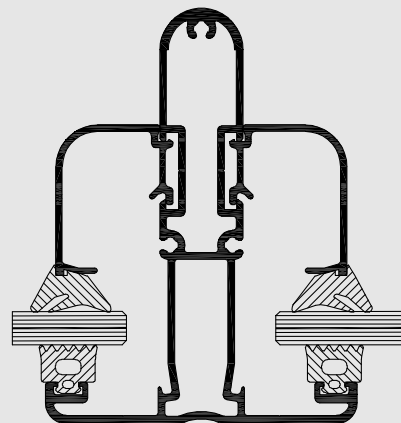

# PR 100

Outside roof

PR 100 is a non-insulated aluminium roof system that can be used as a terrace covering or a carport. PR 100 offers a range of rafters in different heights and widths so that high static requirements coming from snow load and own weight can be implemented without using steel reinforcements.

## TECHNICAL CHARACTERISTICS

Style variants	<b>SOFTLINE</b>
Height of rafter	100 - 150 mm
Min. visible width of rafter	75 - 105 mm
Slope	5° - 45°
Glass thickness	8 - 37 mm
Glazing method	dry glazing with EPDM