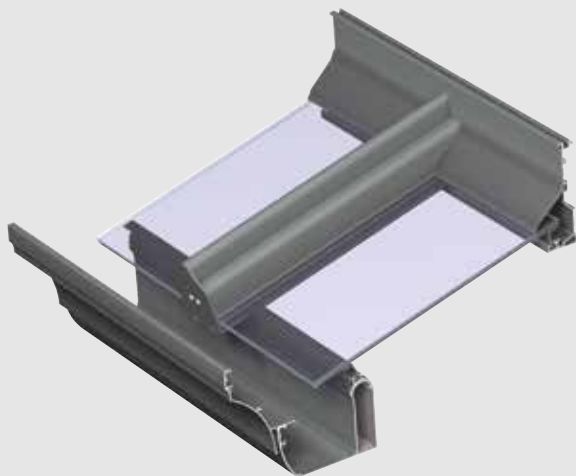

# PR 100

Outside roof

PR 100 is a non-insulated aluminium roof system that can be used as a terrace covering or a carport. PR 100 offers a range of rafters in different heights and widths so that high static requirements coming from snow load and own weight can be implemented without using steel reinforcements.

## TECHNICAL CHARACTERISTICS

Style variants	<b>SOFTLINE</b>
Height of rafter	100 - 150 mm
Min. visible width of rafter	75 - 105 mm
Slope	5° - 45°
Glass thickness	8 - 37 mm
Glazing method	dry glazing with EPDM