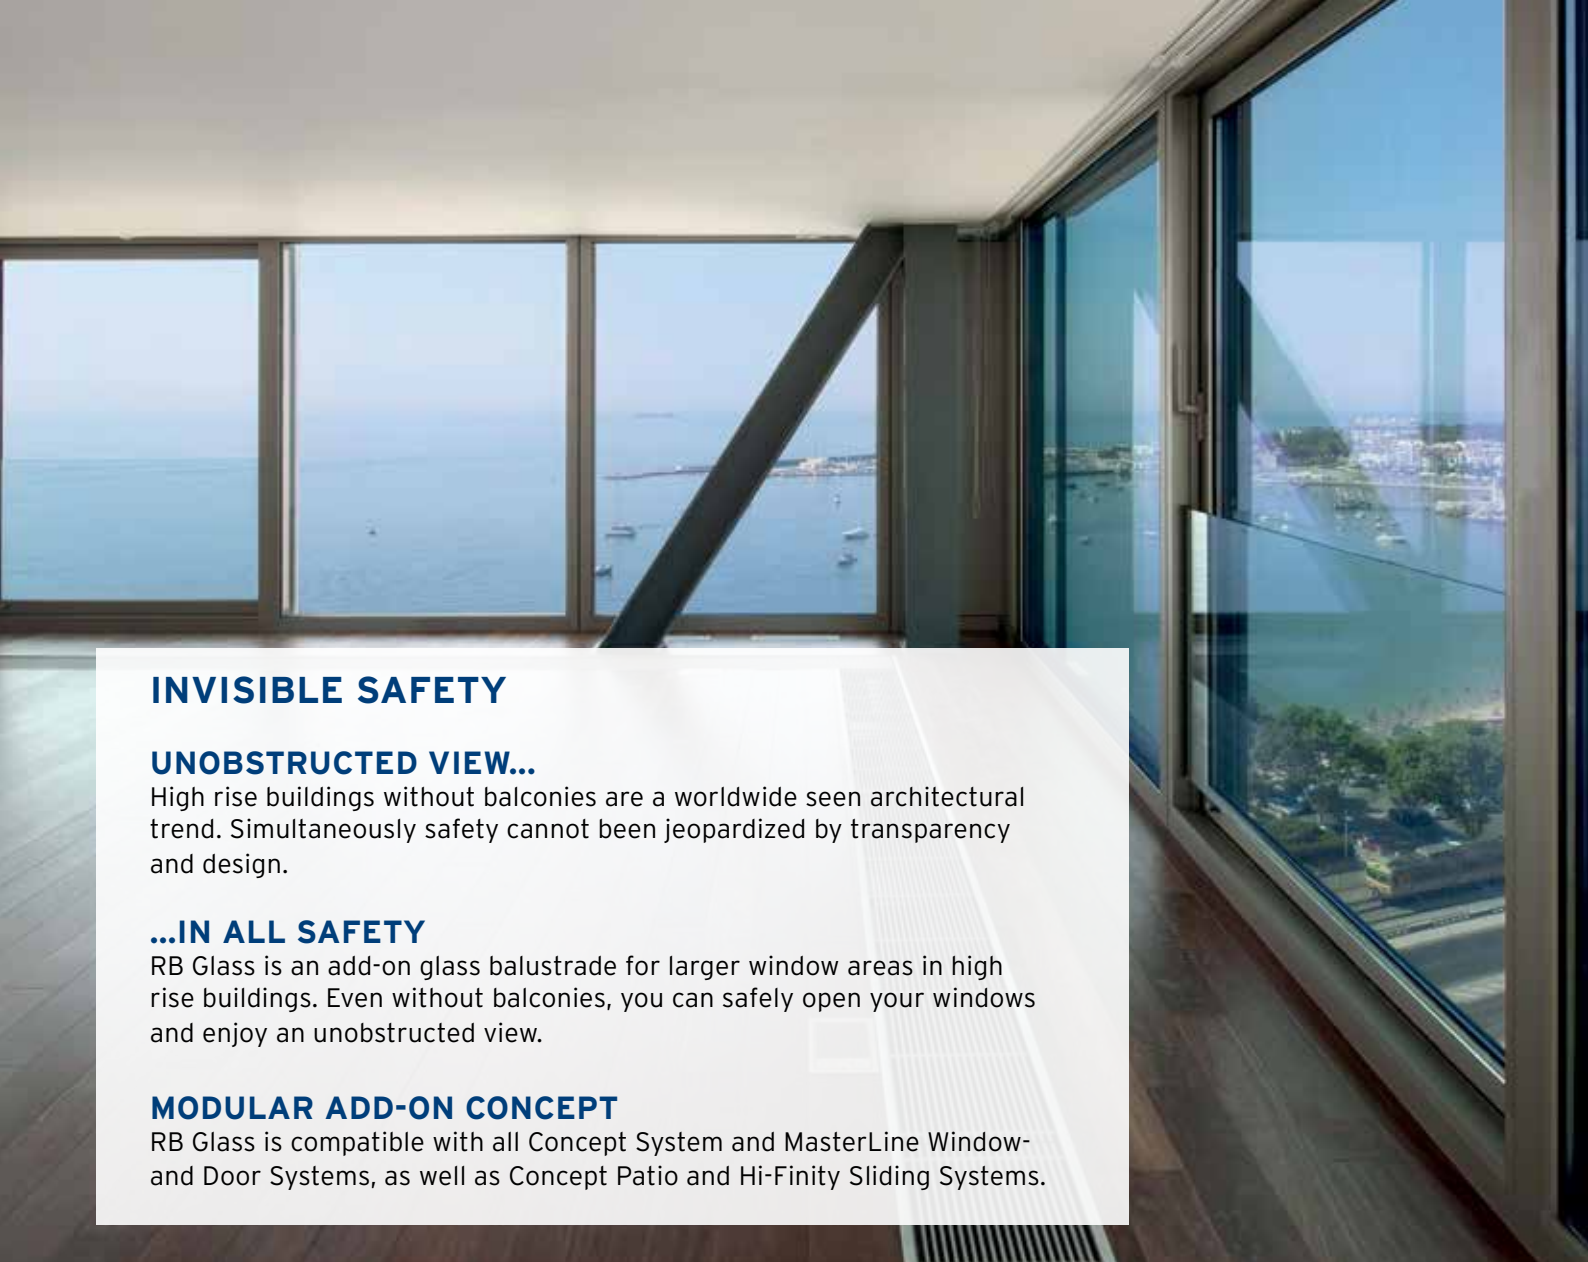

Balustrade Glass

Invisible safety

INVISIBLE SAFETY

UNOBSTRUCTED VIEW...

High rise buildings without balconies are a worldwide seen architectural trend. Simultaneously safety cannot be jeopardized by transparency and design.

...IN ALL SAFETY

RB Glass is an add-on glass balustrade for larger window areas in high rise buildings. Even without balconies, you can safely open your windows and enjoy an unobstructed view.

MODULAR ADD-ON CONCEPT